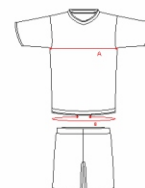

SCHEMA / Scheme

COLORI / Colors

PERSONALIZZAZIONI / Customizations