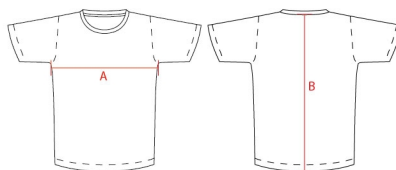

SCHEMA / Scheme

COLORI / Colors